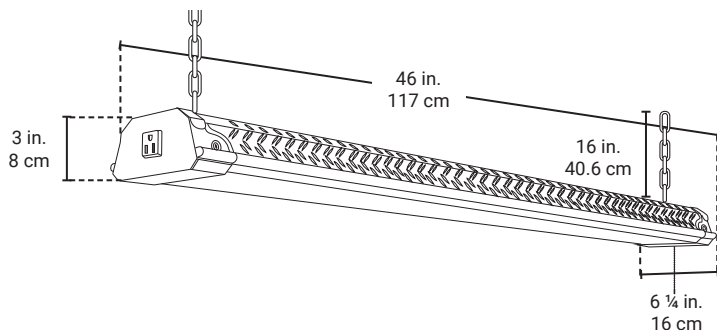

Integrated LED Shop Light

PSHOP1CH

- Energy saving integrated LED.
- Rugged treaplate design chassis with bright chrome finish.
- Built-in 15 Amp convenience outlet can be used to link up to 8 units.
- 16 in. hanging chain, power cord and pull switch included.
- Easy On/Off pull chain.
- Not dimmable.

Lighting source

Power	50W ~ 120V
Brightness	5000 Lumens
Color	4000K
Lifespan	50 000 hrs

Finish

Structure	Metal chrome stamped finish
Diffuser	White

Dimensions

Length	46 in. 117 cm
Width	6 1/4 in. 16 cm
Height	3 in. 8 cm