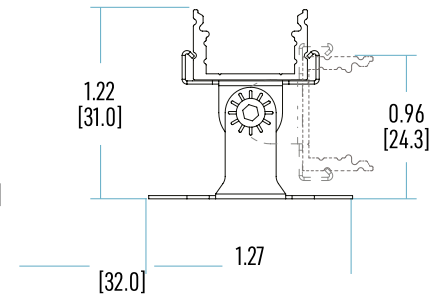

DIMENSIONS		LINEAR WEIGHT	MAX. LED STRIP WIDTH
W: 0.74 "	H: 0.24 "	0.060 lbs / ft	W: 9 / 16 "
W: 18.7 mm	H: 6 mm	0.089 kg / m	W: 14 mm

LED STRIP COLOR OPTIONS

CHANNEL COLOR OPTIONS

MOUNTING

APPLICATIONS

OTHER OPTIONS

LUX740

REGULAR

MOUNTING HARDWARE

FLAT BRACKET
(stainless steel)

SWIVEL 180° BRACKET
(stainless steel)

2 - WIRE CONNECTION

WIREWAY LEAD-IN

- L1 - End feed (no dark spots)
- L2 - Back feed (dark spots)
- L3 - Side feed (1) (dark spots)
- L4 - Side feed (2) (dark spots)

WIREWAY LEAD-OUT

- R1 - End feed (no dark spots)
- R2 - Back feed (dark spots)
- R3 - Side feed (1) (dark spots)
- R4 - Side feed (2) (dark spots)

LENSES AND HOTSPOTS CHART
@ FULL LIGHT OUTPUT

VISIBLE DOTS