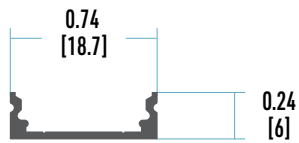

CHANNEL

END CAPS

LUX740

REGULAR