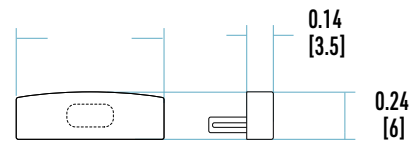

DIMENSIONS		LINEAR WEIGHT	MAX. LED STRIP WIDTH
W: 0.74 "	H: 0.24 "	0.060 lbs / ft	W: 9 / 16 "
W: 18.7 mm	H: 6 mm	0.089 kg / m	W: 14 mm

LED STRIP COLOR OPTIONS

CHANNEL COLOR OPTIONS

MOUNTING

APPLICATIONS

OTHER OPTIONS

Suitable for dry, damp or wet indoor locations

Designed to meet North American woodworking standards

Conforms to UL STD. 2108 - Suitable for installation for storage area of clothes closet

CHANNEL

END CAPS

LUX740

REGULAR

MOUNTING HARDWARE

FLAT BRACKET
(stainless steel)

SWIVEL 180° BRACKET
(stainless steel)

2 - WIRE CONNECTION

WIREWAY LEAD-IN

- L1 - End feed (no dark spots)
- L2 - Back feed (dark spots)
- L3 - Side feed (1) (dark spots)
- L4 - Side feed (2) (dark spots)

WIREWAY LEAD-OUT

- R1 - End feed (no dark spots)
- R2 - Back feed (dark spots)
- R3 - Side feed (1) (dark spots)
- R4 - Side feed (2) (dark spots)

LENSES AND HOTSPOTS CHART
@ FULL LIGHT OUTPUT

VISIBLE DOTS