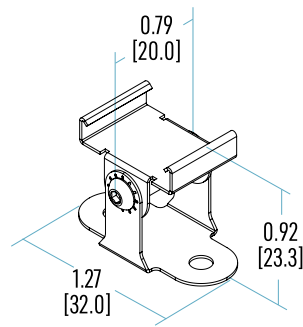

DIMENSIONS		LINEAR WEIGHT	MAX. LED STRIP WIDTH
W: 0.74 "	H: 0.24 "	0.060 lbs / ft	W: 9 / 16 "
W: 18.7 mm	H: 6 mm	0.089 kg / m	W: 14 mm

LED STRIP COLOR OPTIONS

CHANNEL COLOR OPTIONS

MOUNTING

APPLICATIONS

OTHER OPTIONS

LUX740

REGULAR

MOUNTING HARDWARE

FLAT BRACKET
(stainless steel)

SWIVEL 180° BRACKET
(stainless steel)

2 - WIRE CONNECTION

WIREWAY LEAD-IN

- L1 - End feed (no dark spots)
- L2 - Back feed (dark spots)
- L3 - Side feed (1) (dark spots)
- L4 - Side feed (2) (dark spots)

WIREWAY LEAD-OUT

- R1 - End feed (no dark spots)
- R2 - Back feed (dark spots)
- R3 - Side feed (1) (dark spots)
- R4 - Side feed (2) (dark spots)

LENSES AND HOTSPOTS CHART
@ FULL LIGHT OUTPUT

VISIBLE DOTS