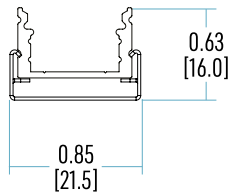

DIMENSIONS		LINEAR WEIGHT	MAX. LED STRIP WIDTH
W: 0.74 "	H: 0.24 "	0.060 lbs / ft	W: 9 / 16 "
W: 18.7 mm	H: 6 mm	0.089 kg / m	W: 14 mm

LED STRIP COLOR OPTIONS

CHANNEL COLOR OPTIONS

MOUNTING

APPLICATIONS

OTHER OPTIONS

LUX740

REGULAR

MOUNTING HARDWARE

FLAT BRACKET
(stainless steel)

SWIVEL 180° BRACKET
(stainless steel)

2 - WIRE CONNECTION

WIREWAY LEAD-IN

- L1 - End feed (no dark spots)
- L2 - Back feed (dark spots)
- L3 - Side feed (1) (dark spots)
- L4 - Side feed (2) (dark spots)

WIREWAY LEAD-OUT

- R1 - End feed (no dark spots)
- R2 - Back feed (dark spots)
- R3 - Side feed (1) (dark spots)
- R4 - Side feed (2) (dark spots)

LENSES AND HOTSPOTS CHART
@ FULL LIGHT OUTPUT

VISIBLE DOTS