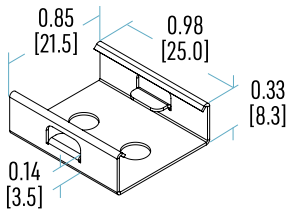

DIMENSIONS		LINEAR WEIGHT	MAX. LED STRIP WIDTH
W: 0.74 "	H: 0.24 "	0.060 lbs / ft	W: 9 / 16 "
W: 18.7 mm	H: 6 mm	0.089 kg / m	W: 14 mm

LED STRIP COLOR OPTIONS

CHANNEL COLOR OPTIONS

MOUNTING

APPLICATIONS

OTHER OPTIONS

LUX740

REGULAR

MOUNTING HARDWARE

FLAT BRACKET
(stainless steel)

SWIVEL 180° BRACKET
(stainless steel)

2 - WIRE CONNECTION

WIREWAY LEAD-IN

- L1 - End feed (no dark spots)
- L2 - Back feed (dark spots)
- L3 - Side feed (1) (dark spots)
- L4 - Side feed (2) (dark spots)

WIREWAY LEAD-OUT

- R1 - End feed (no dark spots)
- R2 - Back feed (dark spots)
- R3 - Side feed (1) (dark spots)
- R4 - Side feed (2) (dark spots)

LENSES AND HOTSPOTS CHART
@ FULL LIGHT OUTPUT

VISIBLE DOTS