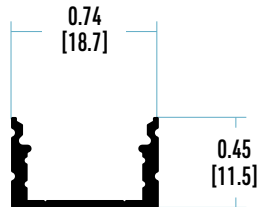

CHANNEL

END CAPS

LUX740