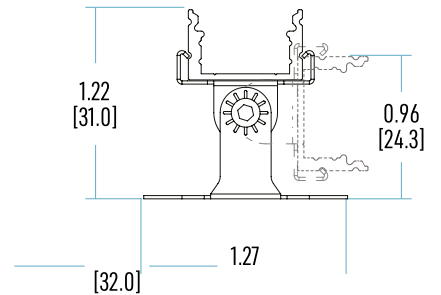

DIMENSIONS		LINEAR WEIGHT	MAX. LED STRIP WIDTH
W: 0.74 "	H: 0.45 "	0.099 lbs / ft	W: 9 / 16 "
W: 18.7 mm	H: 11.5 mm	0.148 kg / m	W: 14 mm

LED STRIP COLOR OPTIONS

CHANNEL COLOR OPTIONS

MOUNTING

APPLICATIONS

LUX740

REGULAR

MOUNTING HARDWARE

FLAT BRACKET
(stainless steel)

SWIVEL 180° BRACKET
(stainless steel)

2 - WIRE CONNECTION

WIREWAY LEAD-IN

- L1 - End feed (no dark spots)
- L2 - Back feed (dark spots)
- L3 - Side feed (1) (dark spots)
- L4 - Side feed (2) (dark spots)

WIREWAY LEAD-OUT

- R1 - End feed (no dark spots)
- R2 - Back feed (dark spots)
- R3 - Side feed (1) (dark spots)
- R4 - Side feed (2) (dark spots)

LENSES AND HOTSPOTS CHART
@ FULL LIGHT OUTPUT

VISIBLE DOTS