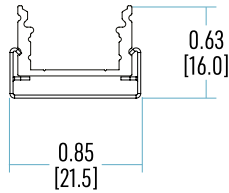

DIMENSIONS		LINEAR WEIGHT	MAX. LED STRIP WIDTH
W: 0.74 "	H: 0.45 "	0.099 lbs / ft	W: 9 / 16 "
W: 18.7 mm	H: 11.5 mm	0.148 kg / m	W: 14 mm

LED STRIP COLOR OPTIONS

CHANNEL COLOR OPTIONS

MOUNTING

APPLICATIONS

LUX740

REGULAR

MOUNTING HARDWARE

FLAT BRACKET
(stainless steel)

SWIVEL 180° BRACKET
(stainless steel)

2 - WIRE CONNECTION

WIREWAY LEAD-IN

- L1 - End feed (no dark spots)
- L2 - Back feed (dark spots)
- L3 - Side feed (1) (dark spots)
- L4 - Side feed (2) (dark spots)

WIREWAY LEAD-OUT

- R1 - End feed (no dark spots)
- R2 - Back feed (dark spots)
- R3 - Side feed (1) (dark spots)
- R4 - Side feed (2) (dark spots)

LENSES AND HOTSPOTS CHART
@ FULL LIGHT OUTPUT

VISIBLE DOTS