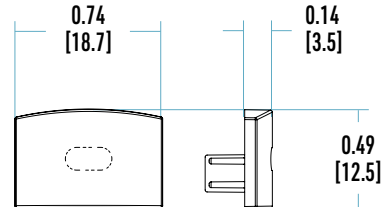

DIMENSIONS		LINEAR WEIGHT	MAX. LED STRIP WIDTH
W: 0.74 "	H: 0.45 "	0.099 lbs / ft	W: 9 / 16 "
W: 18.7 mm	H: 11.5 mm	0.148 kg / m	W: 14 mm

LED STRIP COLOR OPTIONS

CHANNEL COLOR OPTIONS

MOUNTING

APPLICATIONS

Suitable for dry, damp or wet indoor locations

Designed to meet North American woodworking standards

Conforms to UL STD. 2108 - Suitable for installation for storage area of clothes closet

CHANNEL

END CAPS

LUX740

REGULAR

MOUNTING HARDWARE

FLAT BRACKET
(stainless steel)

SWIVEL 180° BRACKET
(stainless steel)

2 - WIRE CONNECTION

WIREWAY LEAD-IN

- L1 - End feed (no dark spots)
- L2 - Back feed (dark spots)
- L3 - Side feed (1) (dark spots)
- L4 - Side feed (2) (dark spots)

WIREWAY LEAD-OUT

- R1 - End feed (no dark spots)
- R2 - Back feed (dark spots)
- R3 - Side feed (1) (dark spots)
- R4 - Side feed (2) (dark spots)

LENSES AND HOTSPOTS CHART
@ FULL LIGHT OUTPUT

VISIBLE DOTS