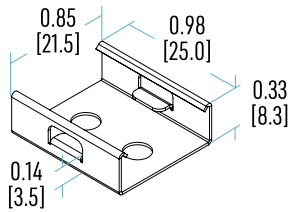

DIMENSIONS		LINEAR WEIGHT	MAX. LED STRIP WIDTH
W: 0.74 "	H: 0.45 "	0.099 lbs / ft	W: 9 / 16 "
W: 18.7 mm	H: 11.5 mm	0.148 kg / m	W: 14 mm

LED STRIP COLOR OPTIONS

CHANNEL COLOR OPTIONS

MOUNTING

APPLICATIONS

LUX740

REGULAR

MOUNTING HARDWARE

FLAT BRACKET
(stainless steel)

SWIVEL 180° BRACKET
(stainless steel)

2 - WIRE CONNECTION

WIREWAY LEAD-IN

- L1 - End feed (no dark spots)
- L2 - Back feed (dark spots)
- L3 - Side feed (1) (dark spots)
- L4 - Side feed (2) (dark spots)

WIREWAY LEAD-OUT

- R1 - End feed (no dark spots)
- R2 - Back feed (dark spots)
- R3 - Side feed (1) (dark spots)
- R4 - Side feed (2) (dark spots)

LENSES AND HOTSPOTS CHART
@ FULL LIGHT OUTPUT

VISIBLE DOTS