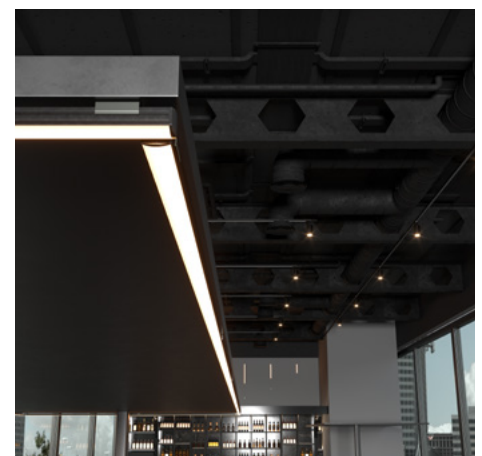

DIMENSIONS		LINEAR WEIGHT	MAX. LED STRIP WIDTH
W: 0.74 "	H: 0.45 "	0.099 lbs / ft	W: 9 / 16 "
W: 18.7 mm	H: 11.5 mm	0.148 kg / m	W: 14 mm

LED STRIP COLOR OPTIONS

CHANNEL COLOR OPTIONS

MOUNTING

APPLICATIONS

OTHER OPTIONS

*with certain strips and opaline or prime lens

The LUX740 profile is designed to meet the daily needs of linear accent lighting. The LUX740 profile offers a wide selection of lenses, light outputs, and color options to produce a uniform linear light housed within a channel of extruded aluminum. This compact profile is surface mounted into coves, behind floating walls and ceilings, under cabinets, and in many other indirect applications.

PRODUCT FEATURES

Made of ALCOA 6063-T5 aluminum alloy increasing heat dissipation

Surface mounted with the use of stainless steel clips

Designed to give a uniform light without hot spots with certain strips and opaline or prime lens

Suitable for dry, damp or wet indoor locations

Designed to meet North American woodworking standards

Conforms to UL STD. 2108 - Suitable for installation for storage area of clothes closet