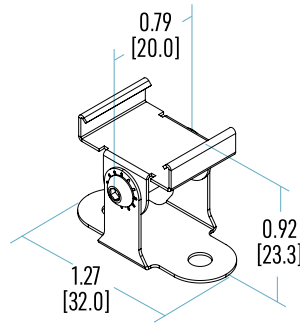

DIMENSIONS		LINEAR WEIGHT	MAX. LED STRIP WIDTH
W: 0.74 "	H: 0.45 "	0.099 lbs / ft	W: 9 / 16 "
W: 18.7 mm	H: 11.5 mm	0.148 kg / m	W: 14 mm

LED STRIP COLOR OPTIONS

CHANNEL COLOR OPTIONS

MOUNTING

APPLICATIONS

LUX740

REGULAR

MOUNTING HARDWARE

FLAT BRACKET
(stainless steel)

SWIVEL 180° BRACKET
(stainless steel)

2 - WIRE CONNECTION

WIREWAY LEAD-IN

- L1 - End feed (no dark spots)
- L2 - Back feed (dark spots)
- L3 - Side feed (1) (dark spots)
- L4 - Side feed (2) (dark spots)

WIREWAY LEAD-OUT

- R1 - End feed (no dark spots)
- R2 - Back feed (dark spots)
- R3 - Side feed (1) (dark spots)
- R4 - Side feed (2) (dark spots)

LENSES AND HOTSPOTS CHART
@ FULL LIGHT OUTPUT

VISIBLE DOTS