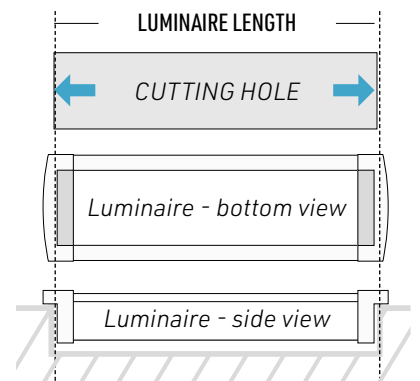

DIMENSIONS		LINEAR WEIGHT	MAX. LED STRIP WIDTH	
W: 1.34 "	H: 0.67 "	0.192 lbs / ft	IP22: 9 / 16 "	IP68: 3 / 8 "
W: 34.0 mm	H: 17.0 mm	0.286 kg / m	IP22: 14 mm	IP68: 10 mm

LED STRIP COLOR OPTIONS

PROFILE COLOR OPTIONS

PRODUCT FEATURES

Made of ALCOA 6063-T5 aluminum alloy increasing heat dissipation

Flanged edges for a recessed installation in a 19mm (3/4-inch) groove

Designed to give a uniform light without hot spots with certain strips and opaline or prime lens

LUX747

REGULAR

BRACKETS

SPRING BRACKET (extruded aluminum)

2 - WIRE CONNECTION

LUX747

Use this diagram to correctly calculate the length.

LENSES AND HOTSPOTS CHART
@ FULL LIGHT OUTPUT