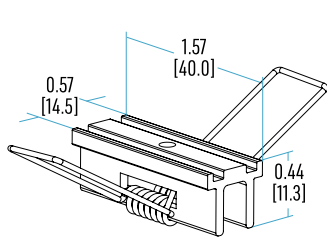

DIMENSIONS		LINEAR WEIGHT	MAX. LED STRIP WIDTH	
W: 1.34 "	H: 0.67 "	0.192 lbs / ft	IP22: 9 / 16 "	IP68: 3 / 8 "
W: 34.0 mm	H: 17.0 mm	0.286 kg / m	IP22: 14 mm	IP68: 10 mm

LED STRIP COLOR OPTIONS

PROFILE COLOR OPTIONS

LUX747

REGULAR

BRACKETS

SPRING BRACKET (extruded aluminum)

2 - WIRE CONNECTION

LUX747

Use this diagram to correctly calculate the length.

LENSES AND HOTSPOTS CHART
@ FULL LIGHT OUTPUT