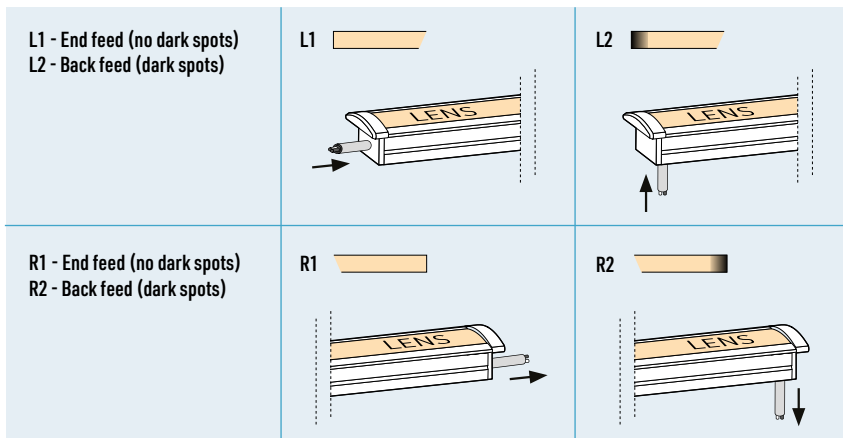

PRODUCT FEATURES

Made of ALCOA 6063-T5 aluminum alloy increasing heat dissipation

Flanged edges for a recessed installation in a 19mm (3/4-inch) groove

Designed to give a uniform light without hot spots with certain strips and opaline or prime lens

Suitable for dry, damp or wet indoor locations

Designed to meet North American woodworking standards

Conforms to UL STD. 2108 - Suitable for installation for storage area of clothes closet

CHANNEL

END CAPS

LUX747

REGULAR

BRACKETS

SPRING BRACKET (extruded aluminum)

2 - WIRE CONNECTION

LUX747

Use this diagram to correctly calculate the length.

LENSES AND HOTSPOTS CHART
@ FULL LIGHT OUTPUT