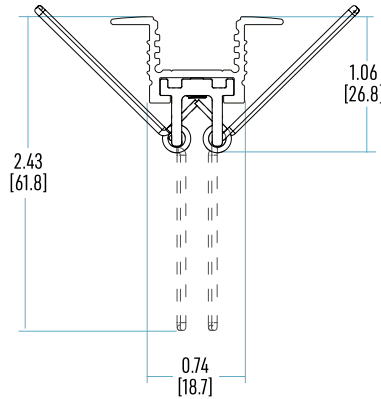

DIMENSIONS		LINEAR WEIGHT	MAX. LED STRIP WIDTH	
W: 1.34 "	H: 0.67 "	0.192 lbs / ft	IP22: 9 / 16 "	IP68: 3 / 8 "
W: 34.0 mm	H: 17.0 mm	0.286 kg / m	IP22: 14 mm	IP68: 10 mm

LED STRIP COLOR OPTIONS

PROFILE COLOR OPTIONS

PRODUCT FEATURES

Made of ALCOA 6063-T5 aluminum alloy increasing heat dissipation

Flanged edges for a recessed installation in a 19mm (3/4-inch) groove

Designed to give a uniform light without hot spots with certain strips and opaline or prime lens

LUX747

REGULAR

BRACKETS

SPRING BRACKET (extruded aluminum)

2 - WIRE CONNECTION

LUX747

Use this diagram to correctly calculate the length.

LENSES AND HOTSPOTS CHART
@ FULL LIGHT OUTPUT