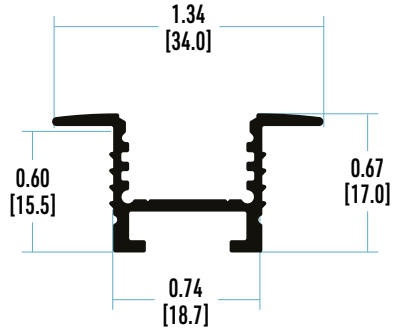

DIMENSIONS		LINEAR WEIGHT	MAX. LED STRIP WIDTH	
W: 1.34 "	H: 0.67 "	0.192 lbs / ft	IP22: 9 / 16 "	IP68: 3 / 8 "
W: 34.0 mm	H: 17.0 mm	0.286 kg / m	IP22: 14 mm	IP68: 10 mm

LED STRIP COLOR OPTIONS

PROFILE COLOR OPTIONS

PRODUCT FEATURES

Made of ALCOA 6063-T5 aluminum alloy increasing heat dissipation

Flanged edges for a recessed installation in a 19mm (3/4-inch) groove

Designed to give a uniform light without hot spots with certain strips and opaline or prime lens

Suitable for dry, damp or wet indoor locations

Designed to meet North American woodworking standards

Conforms to UL STD. 2108 - Suitable for installation for storage area of clothes closet

CHANNEL

END CAPS

LUX747

REGULAR

BRACKETS

SPRING BRACKET (extruded aluminum)

2 - WIRE CONNECTION

LUX747

Use this diagram to correctly calculate the length.

LENSES AND HOTSPOTS CHART
@ FULL LIGHT OUTPUT