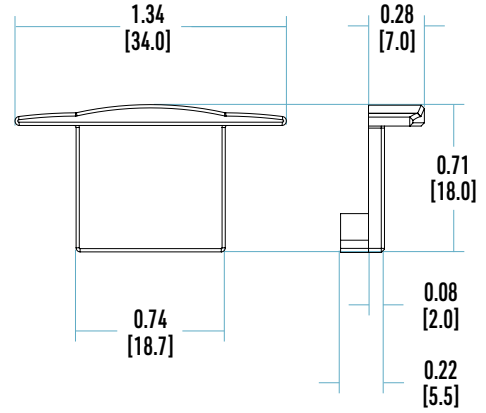

DIMENSIONS		LINEAR WEIGHT	MAX. LED STRIP WIDTH	
W: 1.34 "	H: 0.67 "	0.192 lbs / ft	IP22: 9 / 16 "	IP68: 3 / 8 "
W: 34.0 mm	H: 17.0 mm	0.286 kg / m	IP22: 14 mm	IP68: 10 mm

LED STRIP COLOR OPTIONS

PROFILE COLOR OPTIONS

PRODUCT FEATURES

Made of ALCOA 6063-T5 aluminum alloy increasing heat dissipation

Flanged edges for a recessed installation in a 19mm (3/4-inch) groove

Designed to give a uniform light without hot spots with certain strips and opaline or prime lens

Suitable for dry, damp or wet indoor locations

Designed to meet North American woodworking standards

Conforms to UL STD. 2108 - Suitable for installation for storage area of clothes closet

CHANNEL

END CAPS

LUX747

REGULAR

BRACKETS

SPRING BRACKET (extruded aluminum)

2 - WIRE CONNECTION

LUX747

Use this diagram to correctly calculate the length.

LENSES AND HOTSPOTS CHART
@ FULL LIGHT OUTPUT